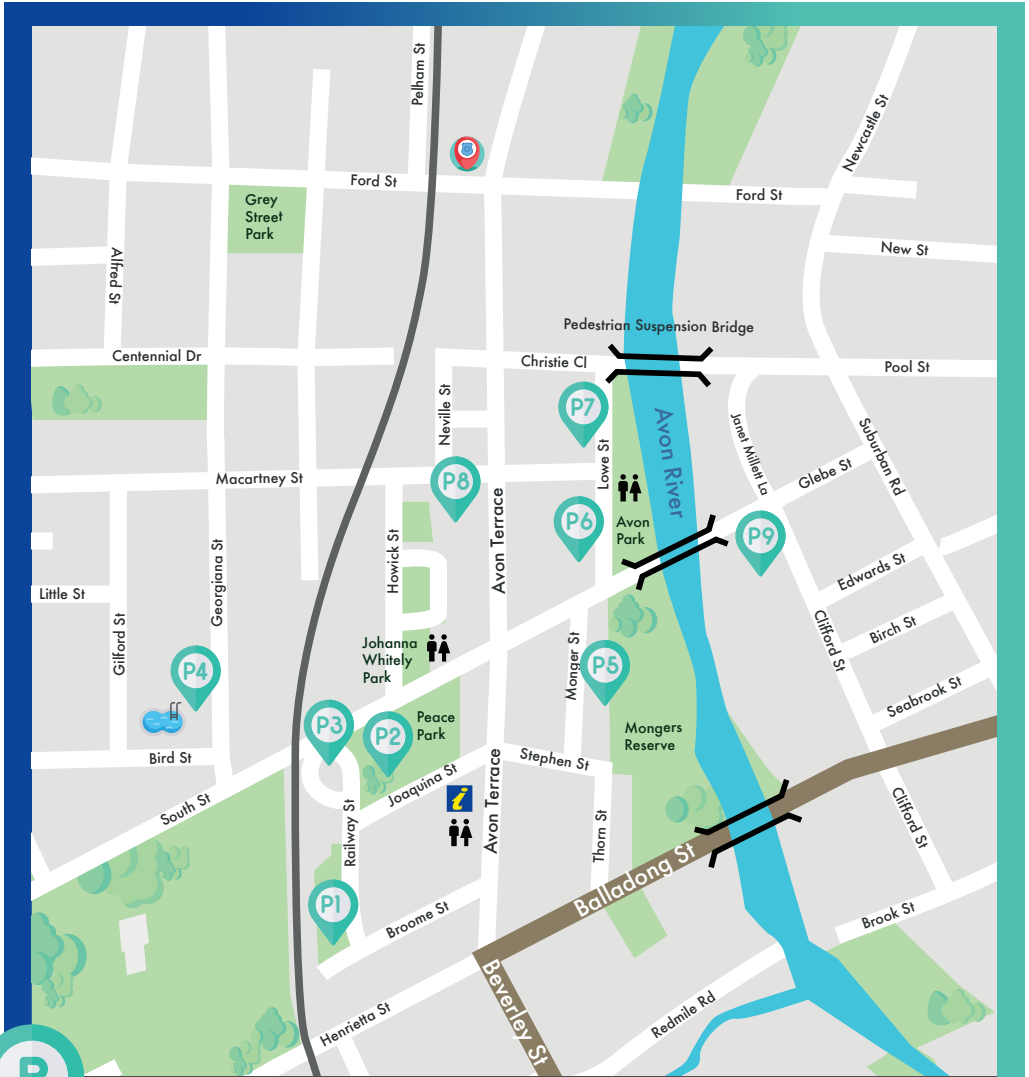

YORK CBD PARKING

York Visitor Centre

A: York Town Hall

P: 9641 1301

W: visit.york.wa.gov.au

Available Parking Locations York CBD

- | | | |
|-------------------------|-------------------------|-----------------------|
| P1 Railway St | P5 Monger St | P8 Howick St |
| P2 Peace Park | P6 Lowe St | P9 Clifford St |
| P3 War Memorial | (South of Macartney St) | (event weekends only) |
| P4 Swimming Pool | P7 Lowe St | |
| | (North of Macartney St) | |