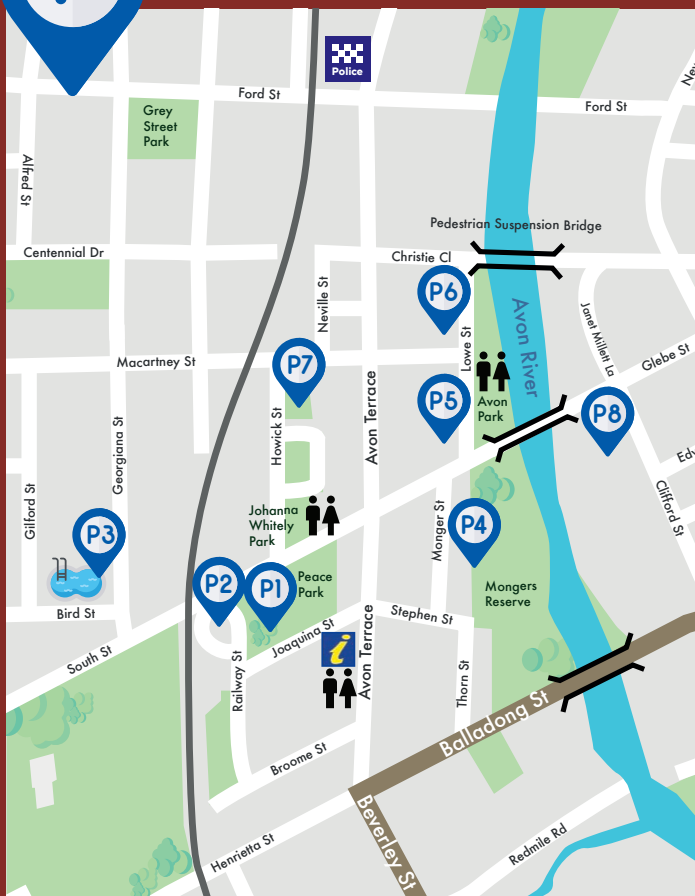

YORK CBD PARKING

Available Parking Locations York CBD

- P1** Peace Park
- P2** War Memorial
- P3** Swimming Pool
- P4** Monger St
- P5** Lowe St
(South of Macartney St)

- P6** Lowe St
(North of Macartney St)
- P7** Howick St
- P8** Clifford St
(event weekends only)

York Visitor Centre

Public toilets

Police station

Swimming Pool

York Visitor Centre Open 7 Days: 9.30am - 4pm

81 Avon Terrace w: visit.york.wa.gov.au

p: (08) 9641 1301 e: info@york.wa.gov.au

Closed Christmas Day, Boxing Day, New Year's Day & Good Friday